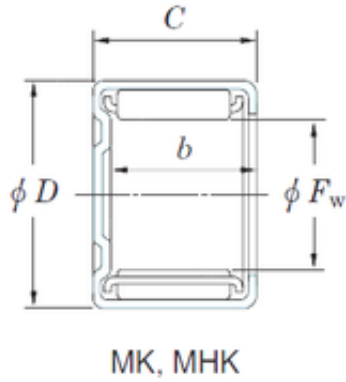

KOYO MK15161 needle roller bearings

Bearing No. MK15161

Size	23.812x30.162x25.400 mm
Bore Diameter	23.812 mm
Outer Diameter	30.162 mm
Width	25.400 mm
Fw	23.812 mm
D	30.162 mm
C	25.400 mm
b	22.8 mm
Weight	0,04 Kg
Basic dynamic load rating (C)	22.3 kN
Basic static load rating (C0)	42.4 kN

MK15161 Bearing 2D drawings and 3D CAD models