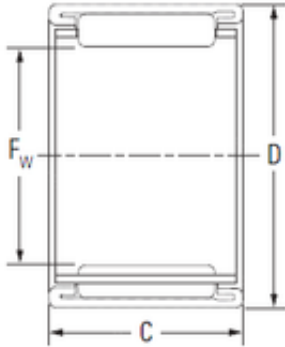

KOYO BTM2215 needle roller bearings

Bearing No. BTM2215

Size	22x29x15 mm
Bore Diameter	22 mm
Outer Diameter	29 mm
Width	15 mm
Fw	22 mm
D	29 mm
C	15 mm
Weight	0,022 Kg
Basic dynamic load rating (C)	12 kN
Basic static load rating (C0)	18,3 kN

BTM2215 Bearing 2D drawings and 3D CAD models